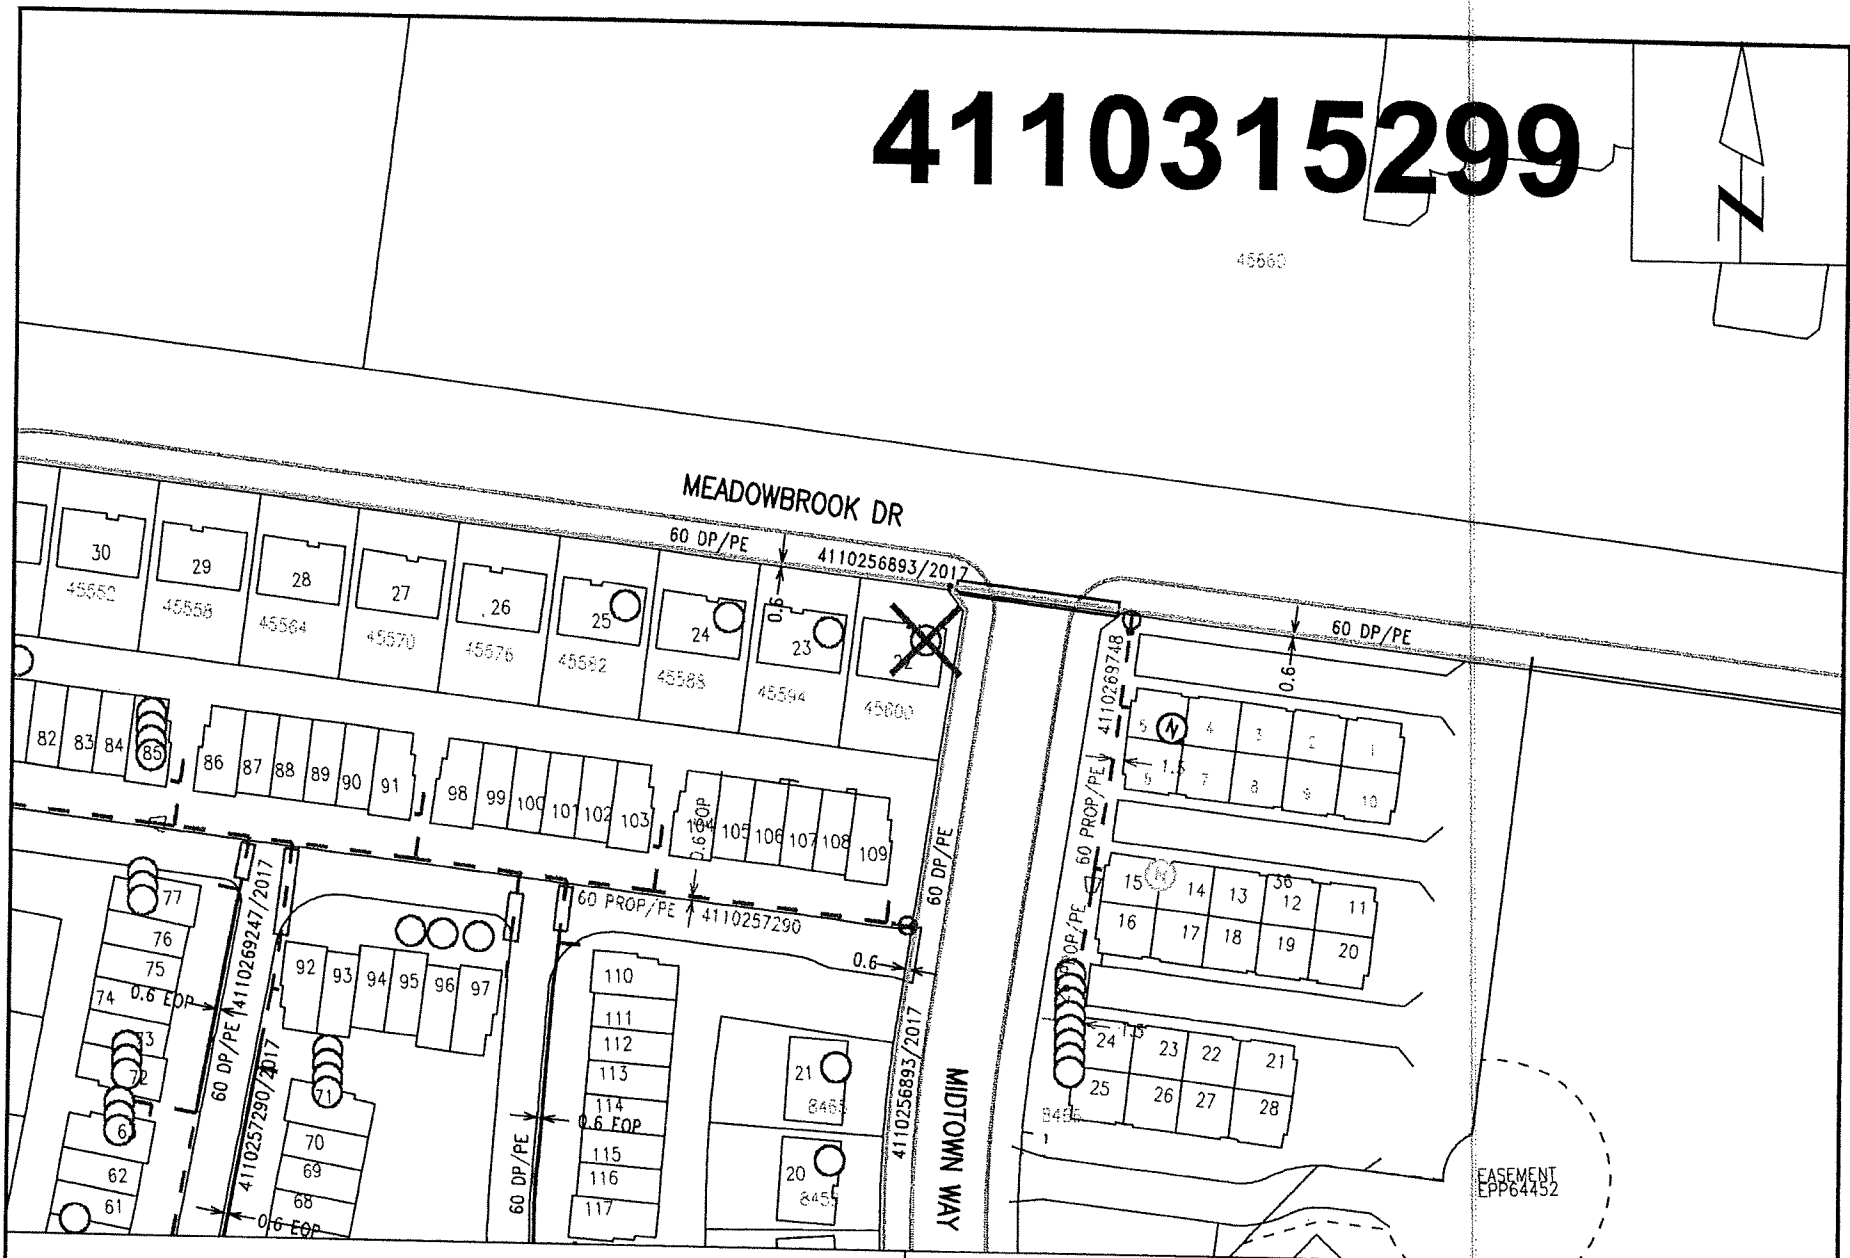

# 4110315299

45660

Nearest Intersection: Meadowbrook Dr and Midtown Way.  
Distance from lot to intersection is 19 meters (56 degrees North of East).  
View Scale: 1:1000

45600 Meadowbrook Dr, Chilliwack  
Order #: 31036145 Prem #: 10099077 City Limits: Chilliwack

X: 1294596560.00 Y: 468599758.00  
Sales/updated type 2018/11/13